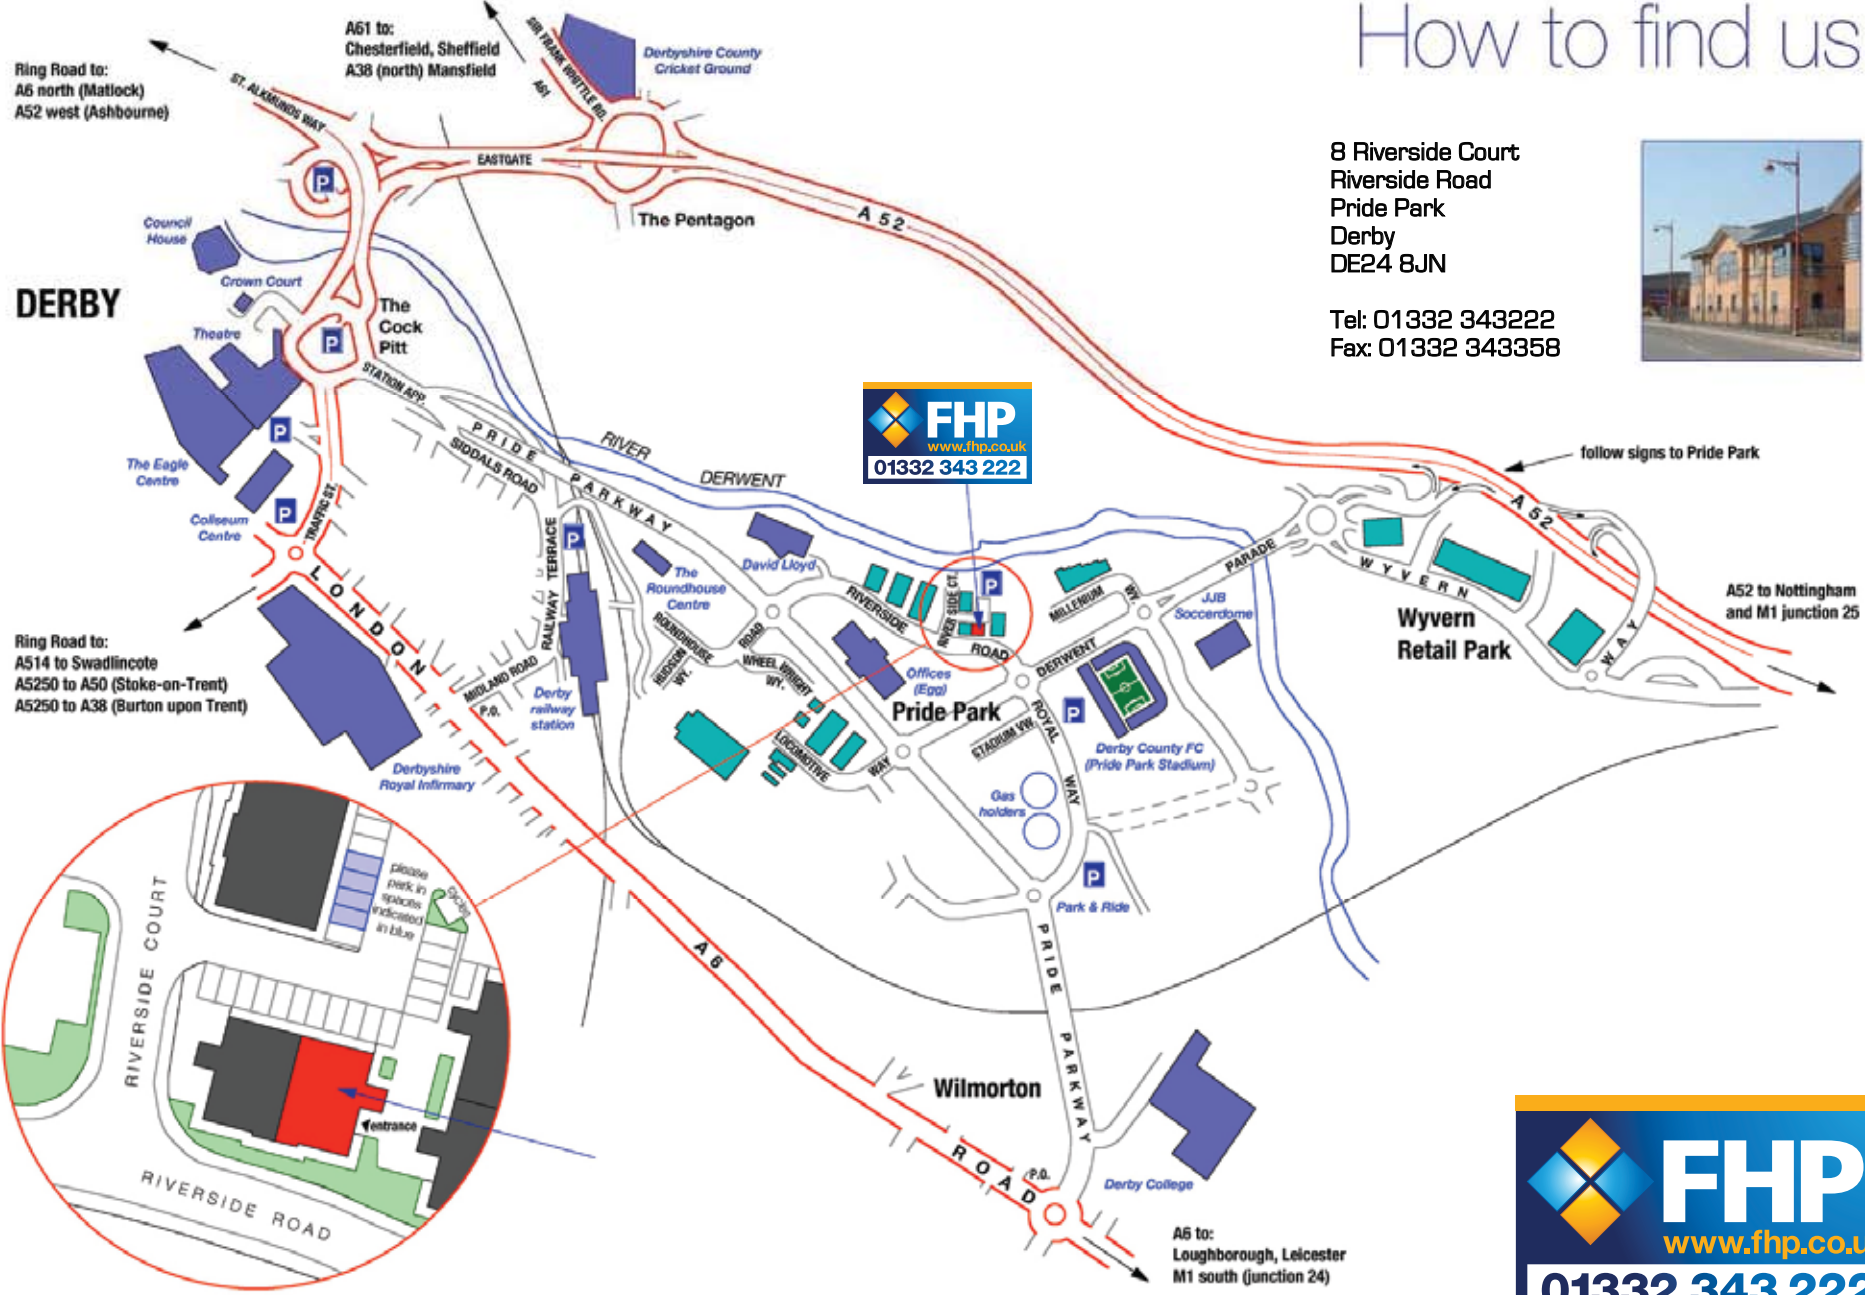

# How to find us

8 Riverside Court  
 Riverside Road  
 Pride Park  
 Derby  
 DE24 8JN

Tel: 01332 343222  
 Fax: 01332 343358

Ring Road to:  
 A514 to Swadlincote  
 A5250 to A50 (Stoke-on-Trent)  
 A5250 to A38 (Burton upon Trent)

Ring Road to:  
 A6 north (Matlock)  
 A52 west (Ashbourne)

**DERBY**

A6 to:  
 Loughborough, Leicester  
 M1 south (junction 24)

A52 to Nottingham  
 and M1 junction 25

follow signs to Pride Park