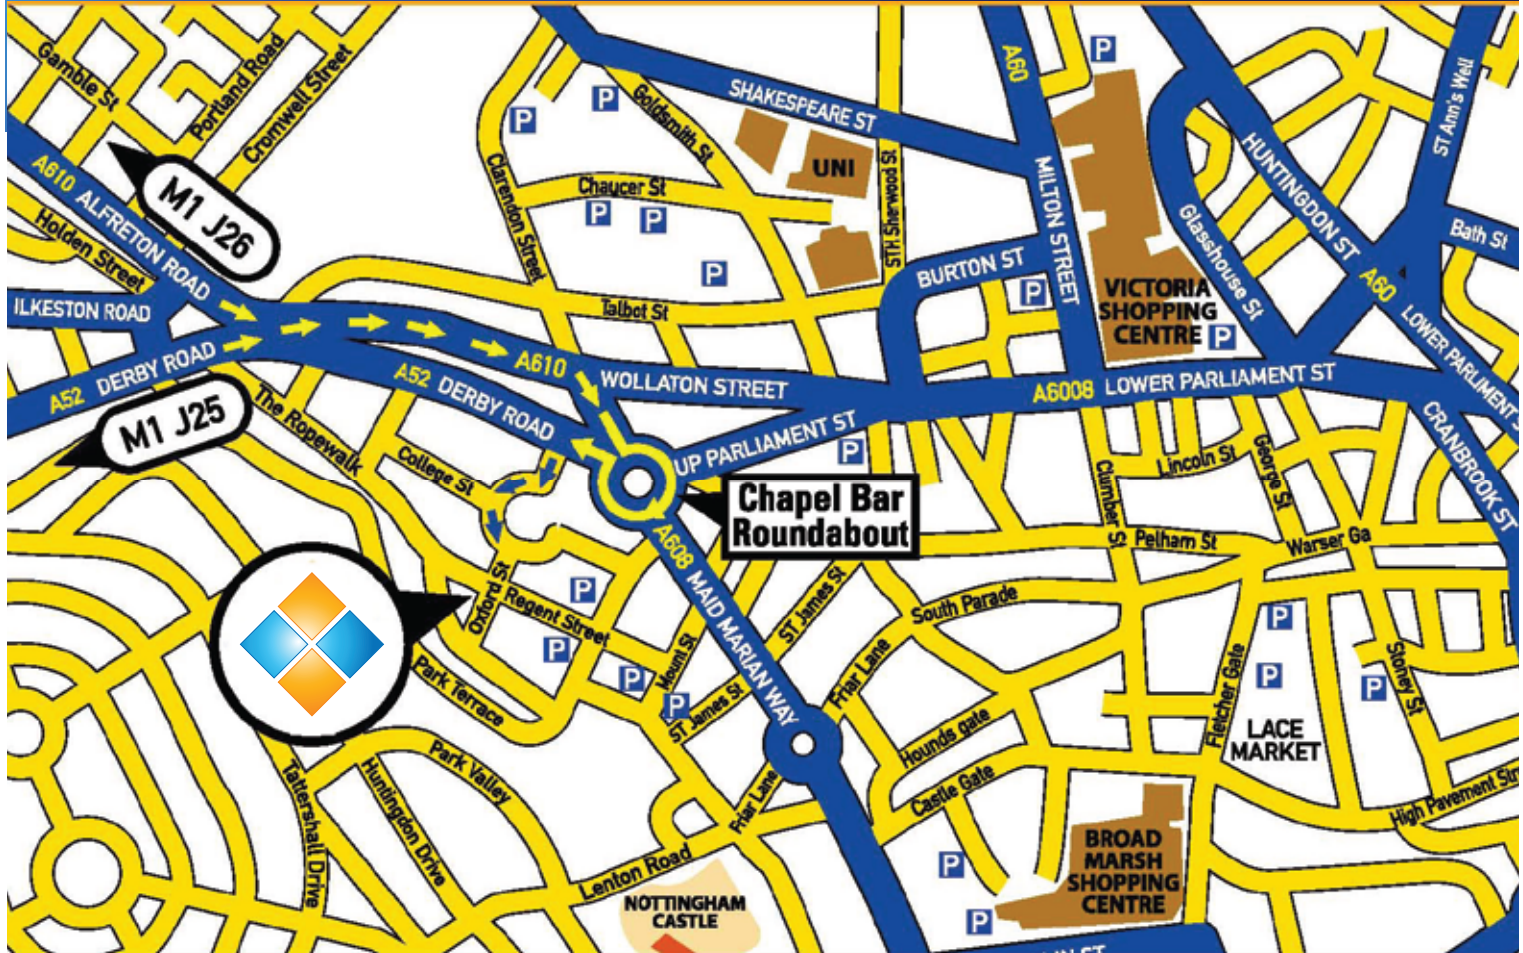

Location of
Fisher Hargreaves Proctor
at
10 Oxford Street, Nottingham, NG1 5BG

Travelling from the North:

Leave the M1 at Junction 26 and take the A610 into Nottingham City Centre.

Travelling from the South:

Leave the M1 at Junction 25 and take the A52 into Nottingham City Centre.

Both routes will bring you to Chapel Bar roundabout - follow the A52 Derby Road (by Royal Bank of Scotland building). Take the first left after 20 metres into Wellington Circus.

10 Oxford Street is on the corner of Oxford Street and Regent Street, as shown

If lost, please call for directions on 0115 950 7577
Please feel free to use our car park which is located at the rear of our building.