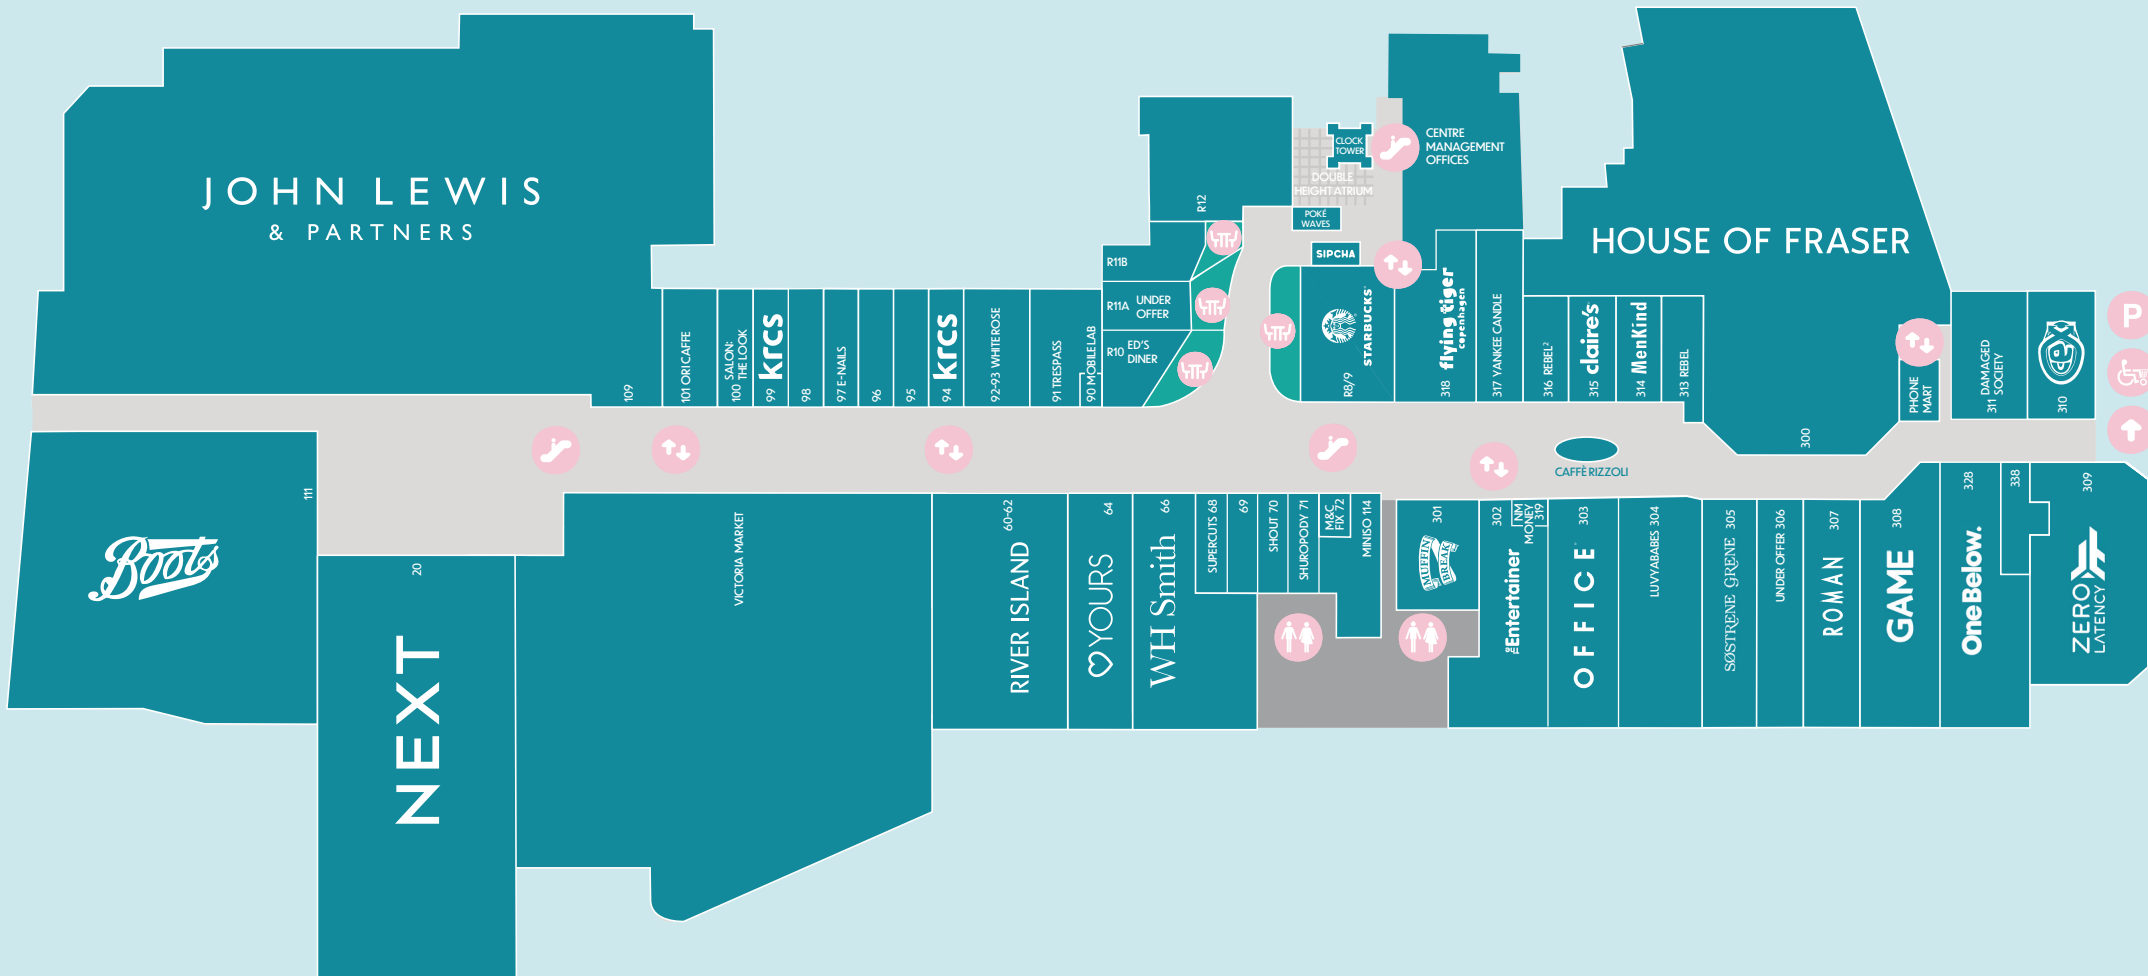

Victoria Centre

Upper mall

KEY

Escalators

Entry / Exit

Parking

Seated eating area

Lifts