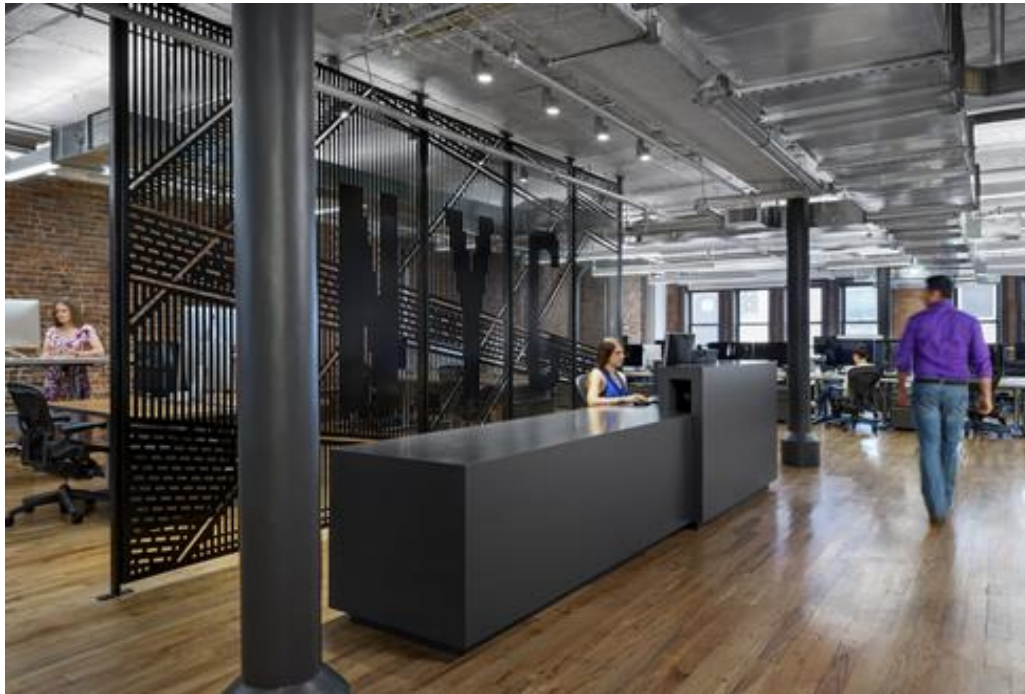

Dropbox – New York City Offices

Size : 12,000 sq ft
Location : New York City office new Union Square
Sector : Technology

Throughout the office, a variety of seating options, from bar-height tables and stools to couches, give workers a variety of places to work. Dimmed overhead lighting, with flexible task lighting throughout, makes the space feel even less “office-like.”

FHP

Star Rating

Design 9/10

Social 8/10

Networking 9/10