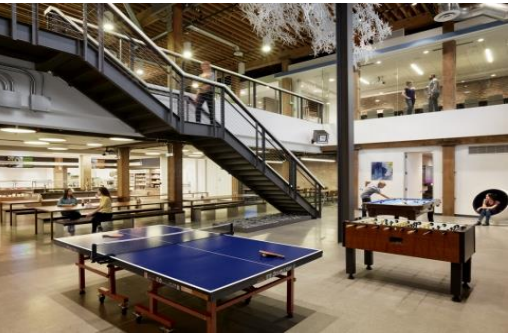

Our Top 5 Office Fit Outs

Mark Tomlinson and Chris Proctor of FHP Property Consultants present 5 of their favourite office fit outs from around the globe.

Mark Tomlinson commented “The office strategies of many companies have changed over the past few years with a real shift towards creating a social, collaborative and informal environment. Companies want their employees and clients to feel welcome and comfortable within the working environment, that way they spend more time at work because they don’t want to leave!”

Throughout the office, a variety of seating options, from bar-height tables and stools to couches, give workers a variety of places to work. Dimmed overhead lighting, with flexible task lighting throughout, makes the space feel even less “office-like.”

FHP

Star Rating

Design 9/10

Social 8/10

Networking 9/10

Weekly Office Space – San Francisco, California

Size : 33,000 sq ft
Location : San Francisco, California
Sector : Technology

Weebly's open, collaborative environment features multiple work settings, levels of privacy, and a benching solution that gives each user the ability to work sitting or standing. Table tennis bat in one hand, phone in the other, multitasking at its finest.

Full-Service Restaurant. Auditorium, Roof Deck, Broadcasting Studio, Screening Room and SONOS Listening Room. Who needs to actually go into the office?

FHP

Star Rating

Design 8/10

Social 8/10

Networking

10/10